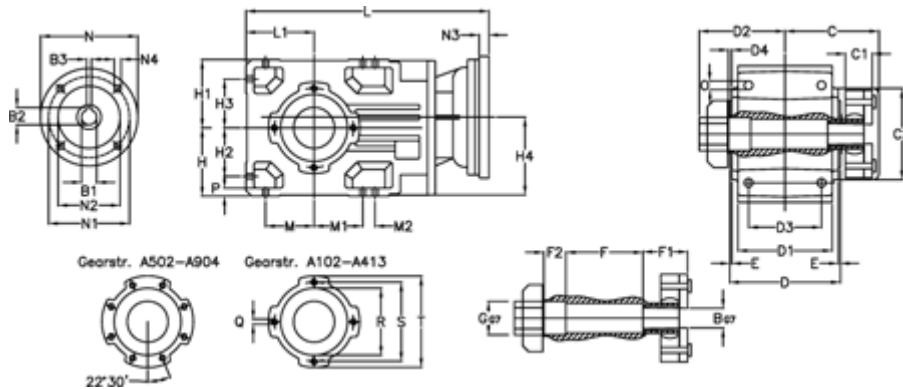

Article number: 29600204326130

Description: Bevel helical gearbox
A202QF25-43,2-P80B5

Measures

B = 25	D1 = 110	F2 = 36	L = 325.5	N3 = -
B1 = 19	D2 = 60	G = 32	L1 = 80	N4 = M10x12
B2 = 21.8	D3 = 90	GA = 14,5 NM	M = 60.0	O = 9.5
B3 = 6	d4 = 4.5	H = 80	M1 = 60.0	P = 9
C = 89.5	Description = A202QF-xx-P80 B5	H1 = 80	M2 = -	Q = M8x15
C1 = 23	E = 3.0	H2 = 60.0	N = 200	R = 95
C2 = 72.0	F = 77.5	H3 = 60.0	N1 = 165	S = 115
D = 136	F1 = 36.0	H4 = 93.0	N2 = 130	T = 140